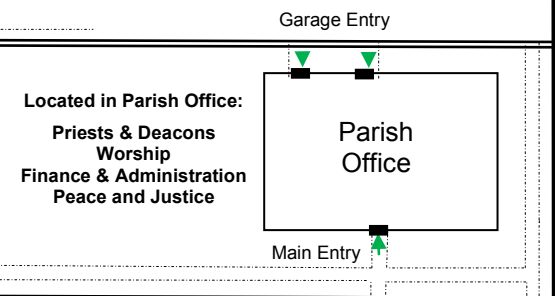

Located in Parish Office:
Priests & Deacons
Worship
Finance & Administration
Peace and Justice

2701 Piedra Drive