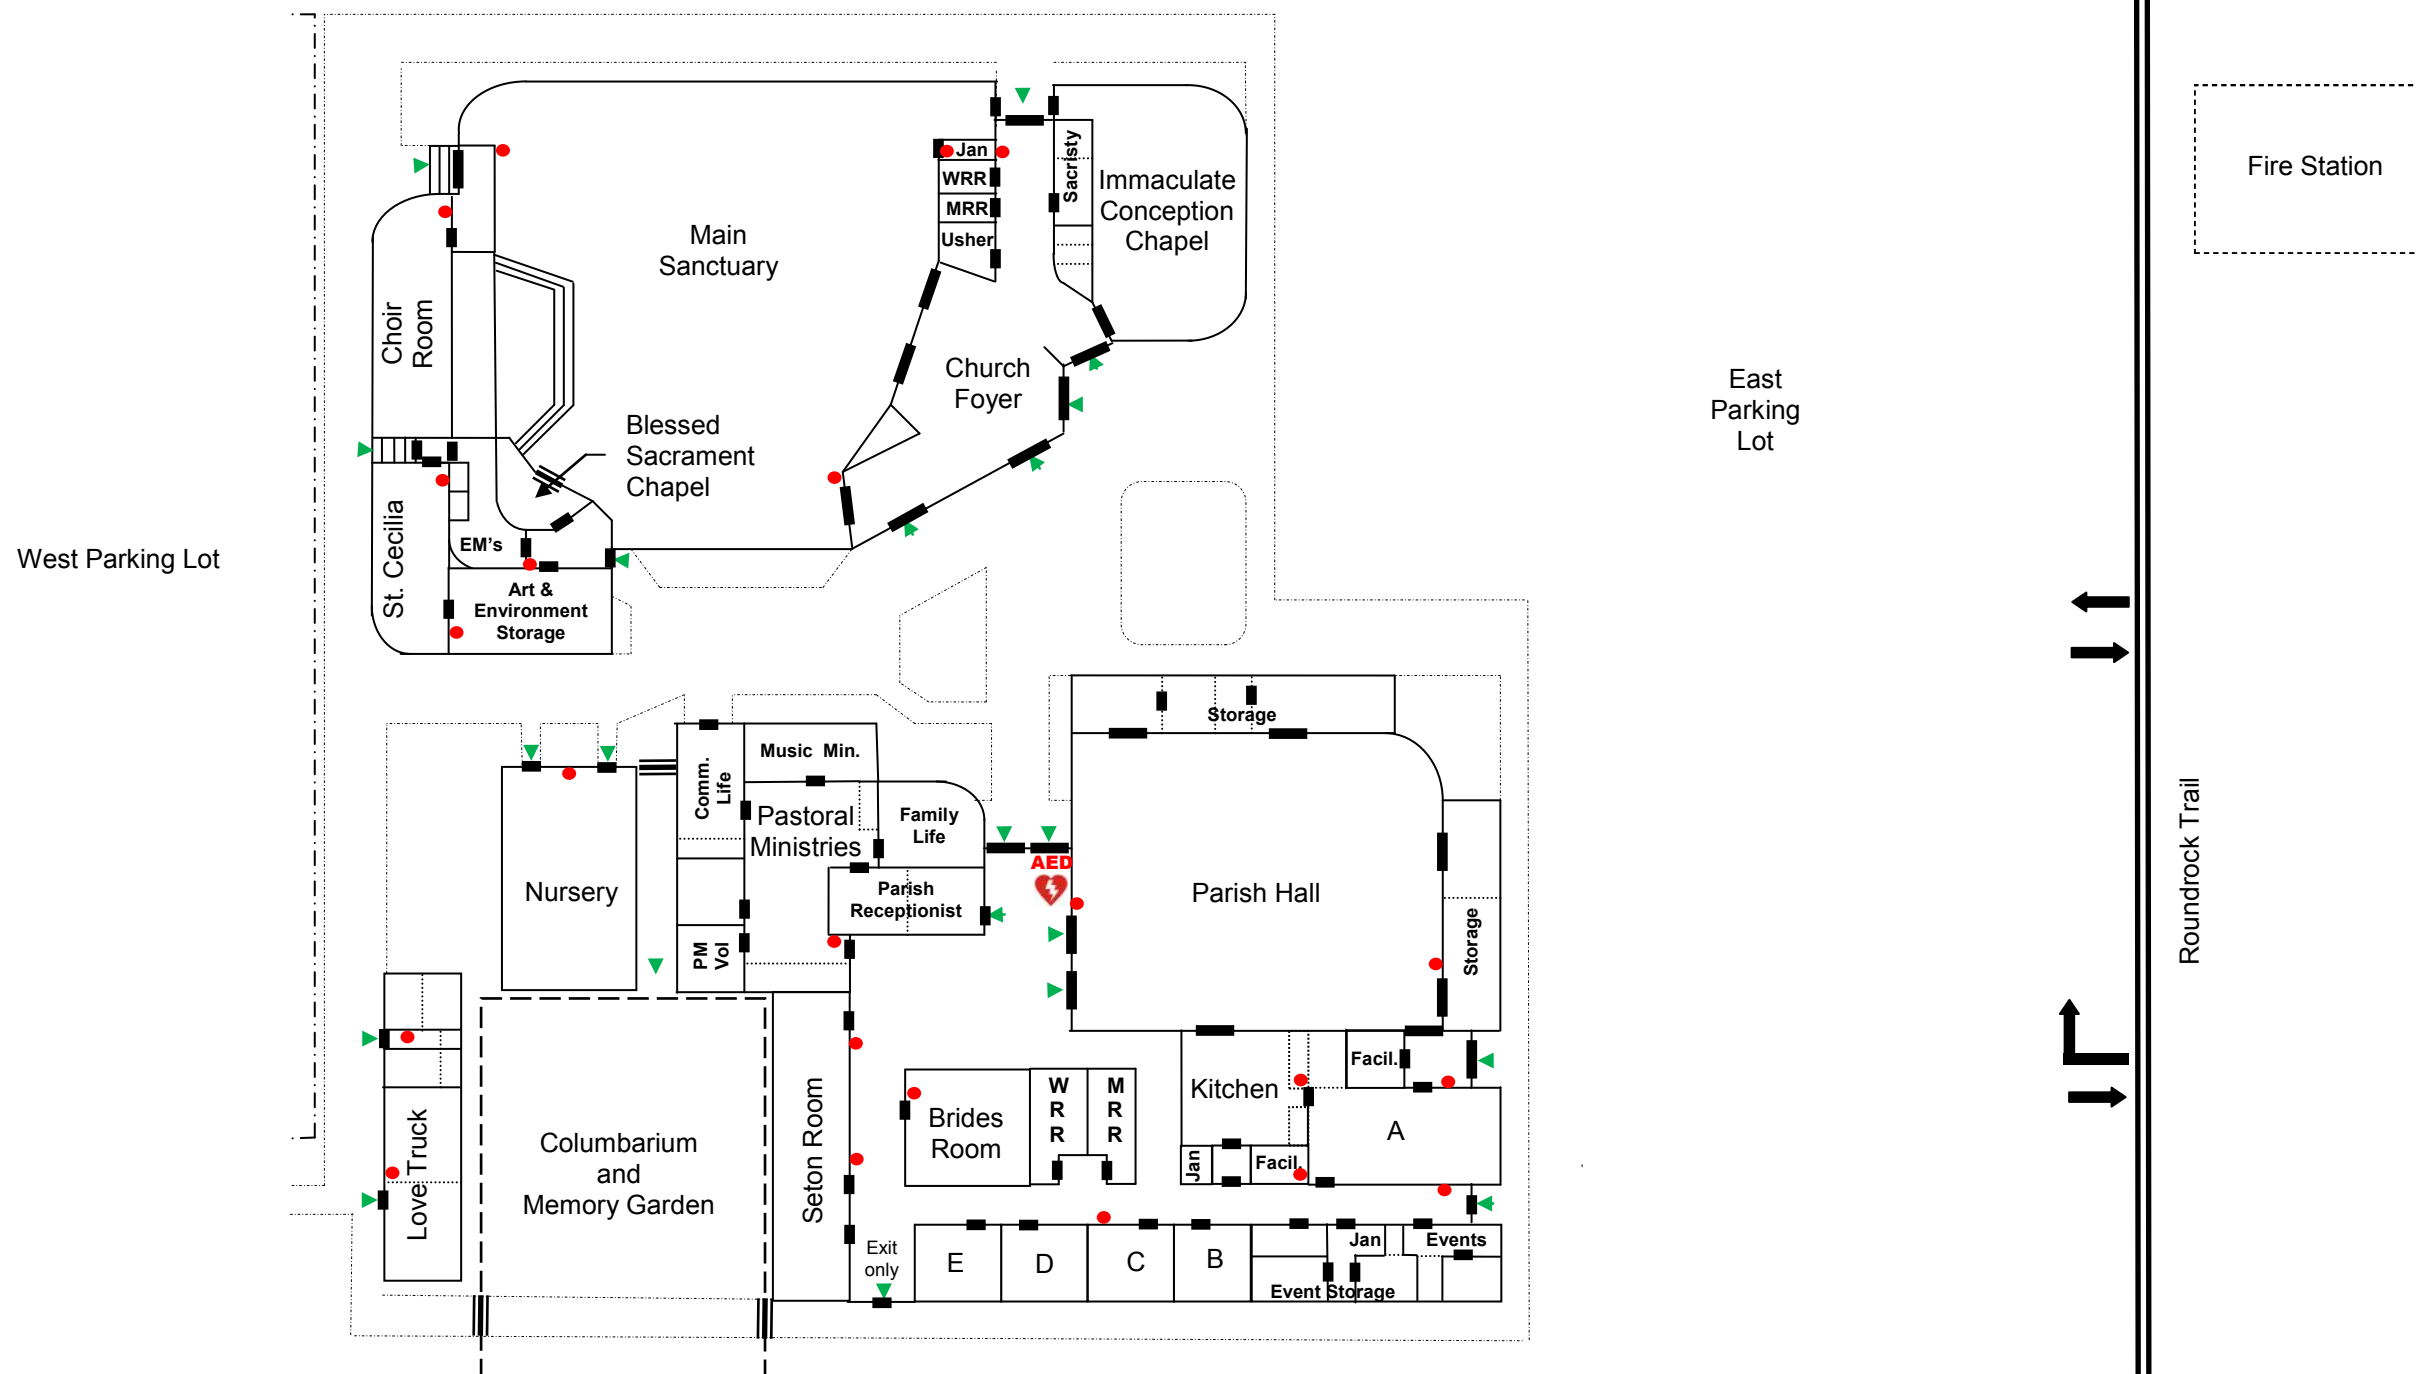

West Spring Creek Parkway

East Parking Lot

West Parking Lot

Roundrock Trail

- ▲ Entrances
- Fire Extinguishers

Note:
The Parish Office is located in the house on the Northwest corner of Piedra Drive and Roundrock. It's garage opens facing the Church's East Parking Lot.

Parish Activity Center

2700 West Spring Creek Parkway, Plano, TX 75023

Alley

Located in Parish Office:
Priests & Deacons
Worship
Finance & Administration
Peace and Justice

2701 Piedra Drive