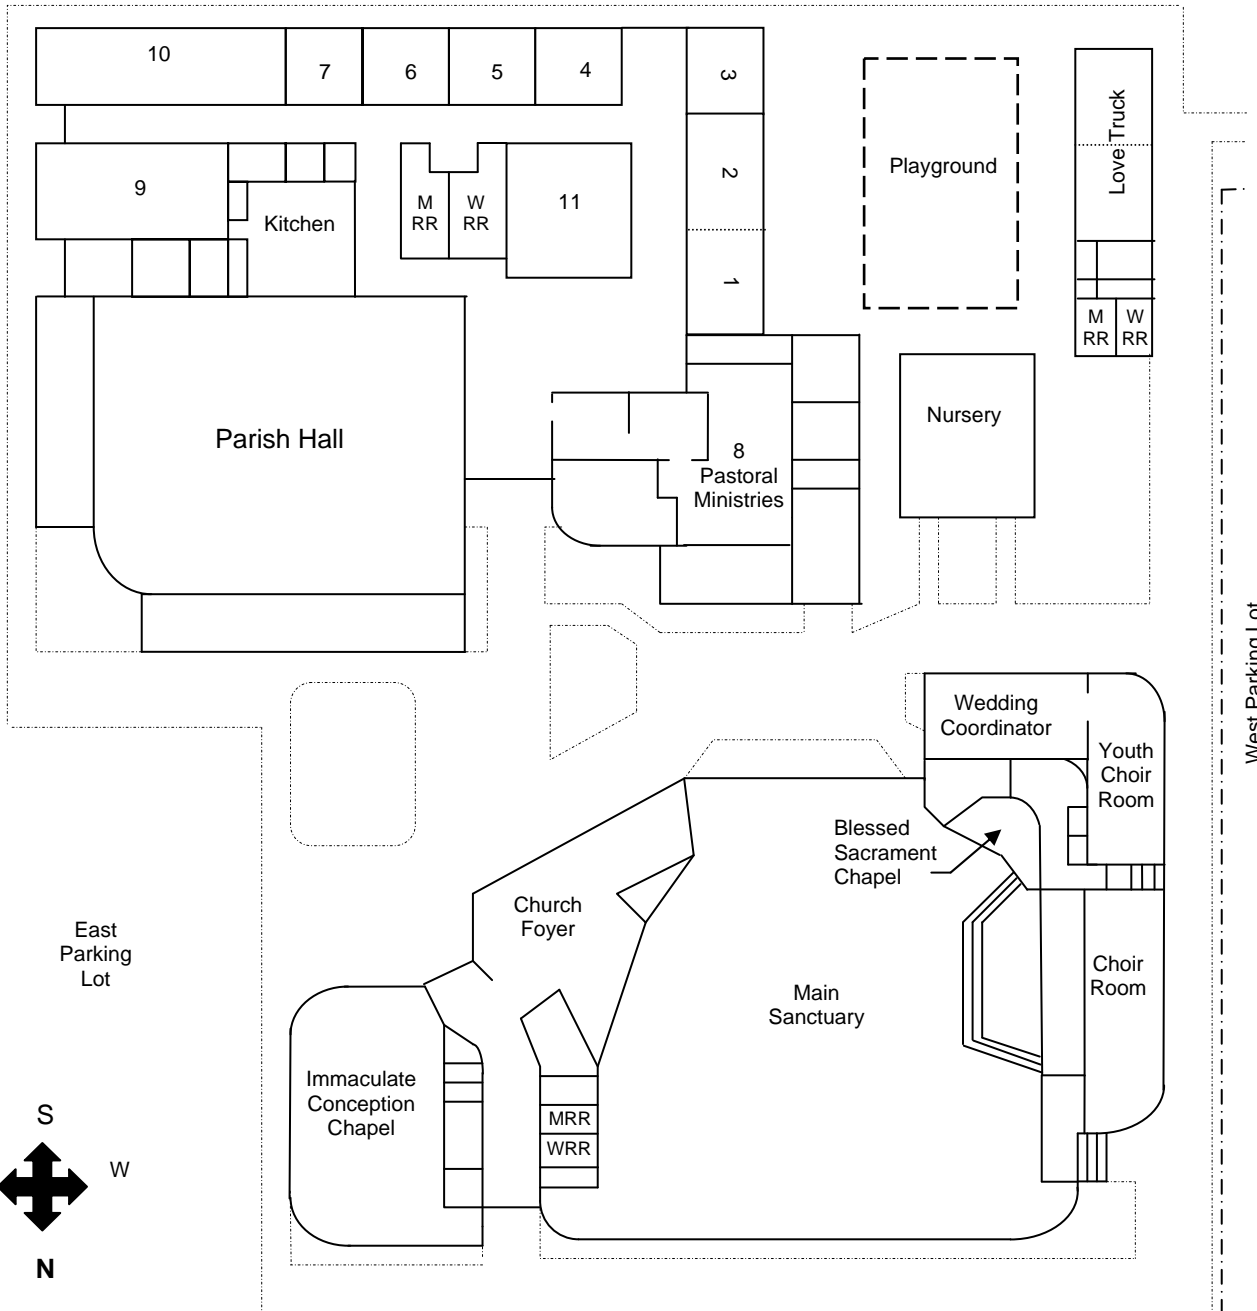

Parish Activity Center 2700 West Spring Creek Parkway

2701 Piedra Drive

Parish Office

Note: The Parish Office is located in the house on the North West Corner of Piedra Drive and Roundrock. The garage opens facing the Church's East Parking Lot.

Alley

Roundrock Trail

West Parking Lot

East Parking Lot

Fire Station

West Spring Creek Parkway