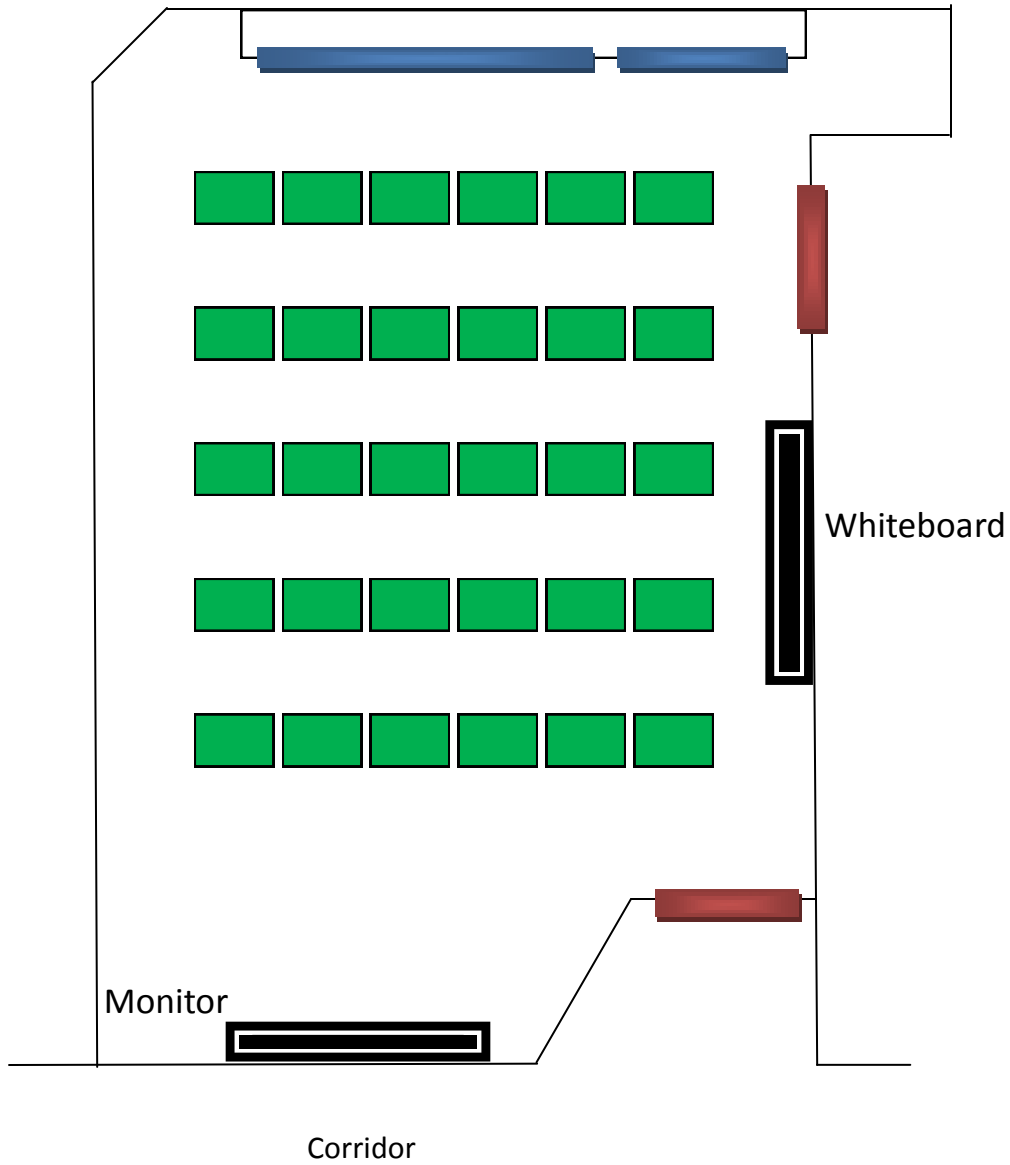

2700 - Room D

Event = Christmas and Easter Mass

Contact: Mary Wojcik x4228