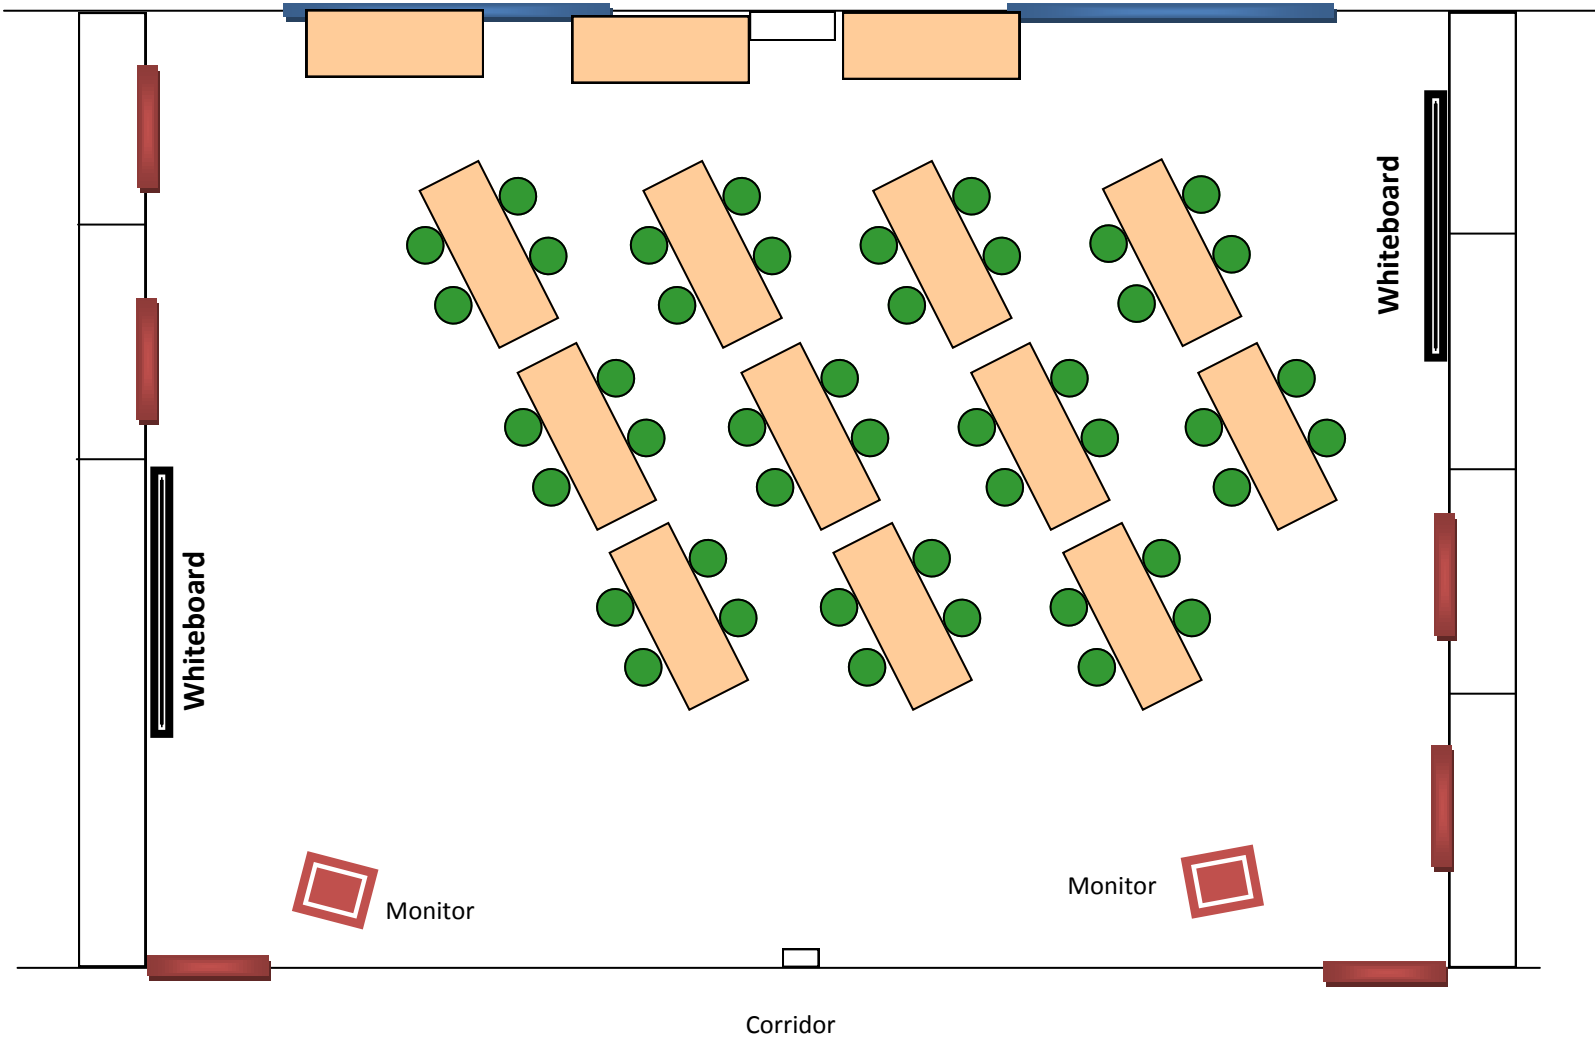

3100—Room 114 & 116

Event = Mardi Gras

Room 116

Room 114

Contact Person: Beth Ann Apt x4237